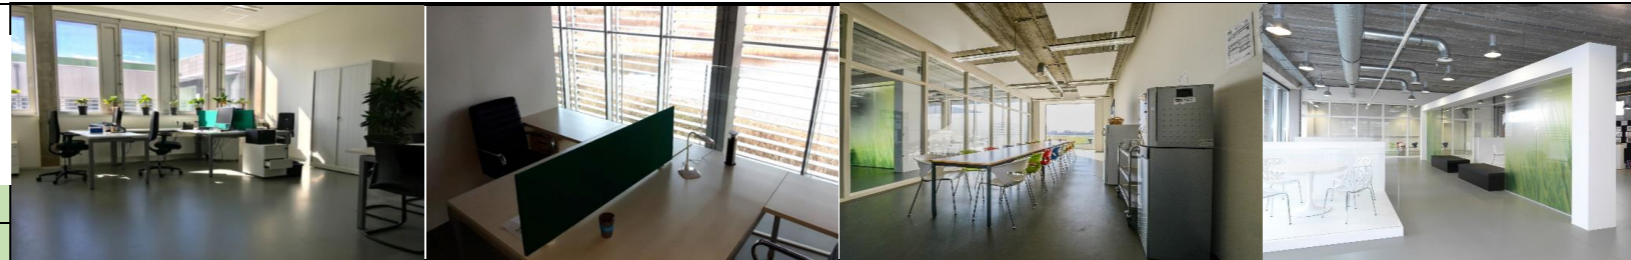

# Bluebridge

Incubatie- en Innovatiecentrum

PLUG & WORK @ Bluebridge

Index linked pricing (01/01/2023) are prepaid + 21% VAT

	ALL-IN-formule MONTH PASS COWORKING: Every weekday 8u-17 292,83 EUR	Formule FLEX ABO 10 weekdays 175,70 EUR	Formule FLEX ABO 5 weekdays 93,78 EUR	Formule day pass 23,43 EUR
Bluebridge flex workplace in a shared office				
Bluebridge flex workplace in an open office				
Guarenteed workplace				
Free use of the small meetingroom	3 hours/ month			
High speed WIFI				
Locker in a shared office				
Reception (8u30 - 17u)				
Coffee/thee				
Cosy lunchroom				
Sunny terrace				
Printing	pay per use	pay per use	pay per use	pay per use
Registered office + mailbox	+ 146,41 EUR per month			
Free parking				
Use of the kitchen and its facilities (freezer, refrigerator..)				
Free use of the individual showers after sporting				
Guarantee fee for a key of the office	+ 58,50 EUR at the start of the agreement (will be paid back at the end)			
Use of the meetingroom Amandine (with possibility of video-conference) or Mercator 1 or Business Corners: both can be hired per hour upon availability at 45 EUR/hour (excl. 21% VAT). Mail us for some more informations.				
<i>Interesting conversation, unexpected help, a nice meeting in a green, light-hearted working environment!</i>				