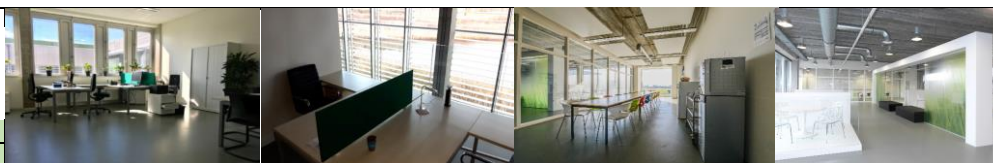

Bluebridge

Incubatie- en Innovatiecentrum

PLUG & WORK @ Bluebridge

Index linked pricing (01/01/2023) are prepaid + 21% VAT

	ALL-IN-formule MONTH PASS COWORKING: Every weekday 8u-17 296,58 EUR	Formule FLEX ABO 10 weekdays 177,95 EUR	Formule FLEX ABO 5 weekdays 94,91 EUR	Formule day pass 23,73 EUR
Bluebridge flex workplace in a shared office				
Bluebridge flex workplace in an open office				
Guarenteed workplace				
Free use of the small meetingroom	3 hours/ month			
High speed WIFI				
Locker in a shared office				
Reception (8u30 - 17u)				
Coffee/thee				
Cosy lunchroom				
Sunny terrace				
Printing	pay per use	pay per use	pay per use	pay per use
Registered office + mailbox	+ 148,29 EUR per month			
Free parking				
Use of the kitchen and its facilities (freezer, refrigerator..)				
Free use of the individual showers after sporting				
Guarantee fee for a key of the office	+ 59,32 EUR at the start of the agreement (will be paid back at the end)			
Use of the meetingroom Amandine (with possibility of video-conference) or Mercator 1 or Business Corners: both can be hired per hour upon availability at 45 EUR/hour (excl. 21% VAT). Mail us for some more informations.				
<i>Interesting conversation, unexpected help, a nice meeting in a green, light-hearted working environment!</i>				